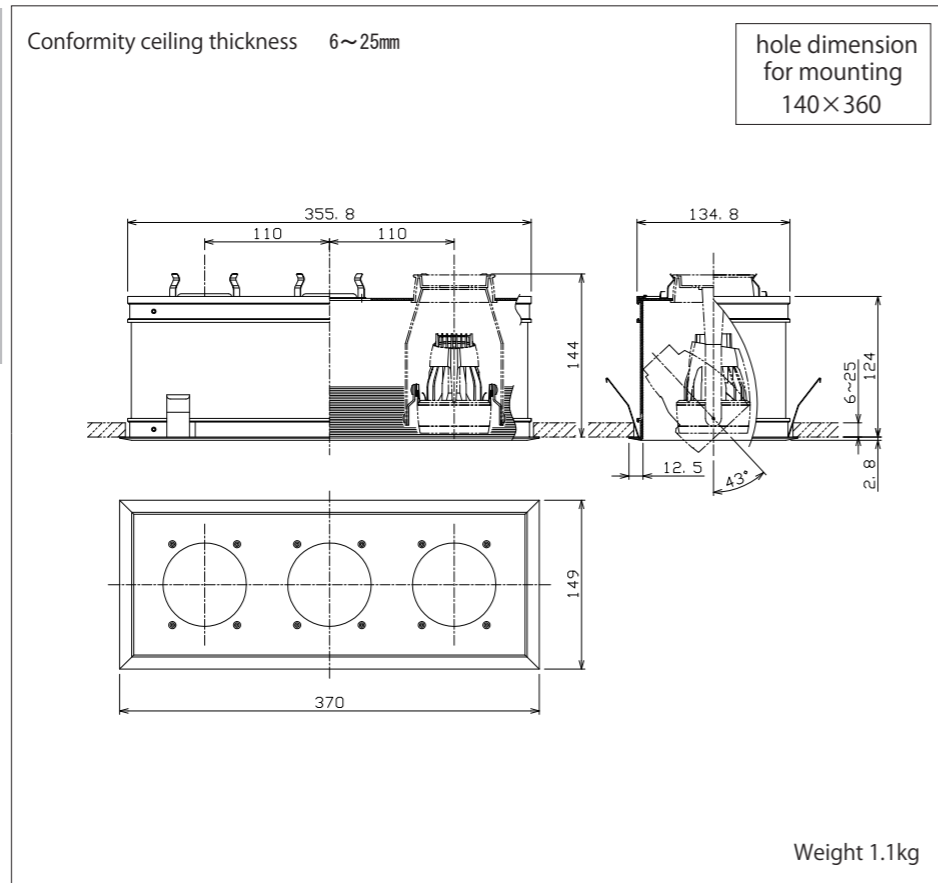

SX-LG083/BF

ModuleX

Installation Guide | Mounting

To install the fixture safely 《 Read carefully and follow all the instructions in the guide 》

⚠ Warning : Failure to install the fixture properly could result in personal injury. ⚠ Caution : Failure to install the fixture properly could result in property damage.		⊘ : Prohibited ❗ : Strict observance
Before installation	⚠ Warning ⊘	The fixture is for indoor use only in general conditions. Can not be used following conditions (Causes of falling, electrocution and fire) ● Inclined, uneven surface ● High humidity ● Outside ● On the floor ● Vibrated or shocked areas ● Areas get direct sunlight ● Insulated inside of ceiling ● Ceiling which can't hold the fixture weight ● On the wall ● Places affected by wind or air-conditioner machine ● Near fire ● Dusty areas, corrosive gas outbreaks areas ● Ambient temperature under 0°C and over 35°C Please contact if you are not able to judge whether installation environment is suitable to the places or not.
	⚠ Caution ❗	Please follow the fixtures' indication or specification for the distance of irradiated area. (Causes of change in shape, change in color of irradiated objects)
At lighting fixture installation	⚠ Warning ❗	Please follow the fixtures' instruction or this guide to install the fixture and lamp. (Causes of falling • electrification • fire)
	❗	Make sure to install all the parts of fixtures besides installation and mounting parts will not touch with any objects both inside and outside of ceiling such as lighting track, etc. (Causes of falling • electrification • fire)
	⊘	Do not dismount or remodel fixtures. (Cause of electrification • fire • falling • broken fixtures)
	⚠ Caution ❗	Make sure the construction will not affect any fire prevention systems such as sprinkler by heat from the fixture. (Causes for improper operation)