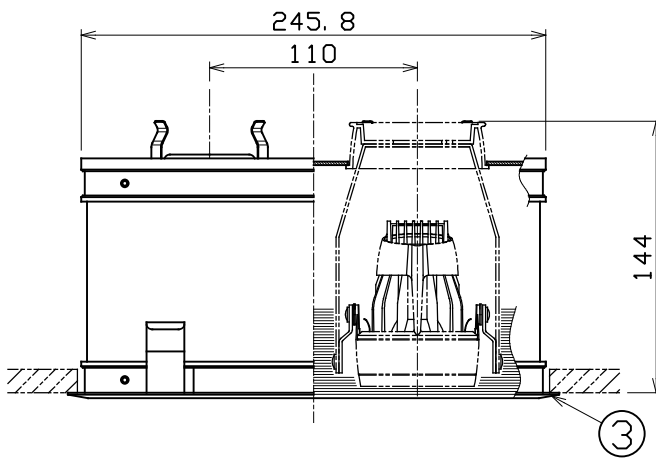

Specification
 ● Baffle Black
 ● Frame White, Matte black
 ● Weight 800g

Product Code
 SX-LG082/BF/W
 SX-LG082/BF/M

Fixture (Sold Separately)
 SL-505/80DFC/CE
 SL-535/80DFC/CE

Ceiling Cut Out
140x250

	PARTS	MATERIAL	REMARK
1	Spring for Fixing Fixture	Stainless	Austempering
2	Attachment Spring	Stainless	Austempering
3	Box	Aluminum Extrusion	Black painted (white for frame/Gray painted)
4	Plate	Aluminum Extrusion	Black painted

Attention

- Danger! Do not remodel fixtures.
- Do not cover the fixtures and ballast with the heat insulator etc.
- Be accurate in dimensions of ceiling cut out.
- Please install firmly. Unstable installation may cause risk of drop.