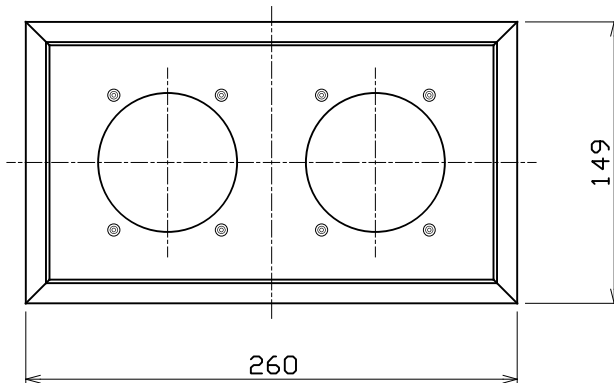

Specification
 ● Baffle Black
 ● Frame White, Matte black
 ● Weight 800g

Product Code
 SX-LG082/BF/W
 SX-LG082/BF/M

Fixture (Sold Separately)
 SL-505/80DFC/CE
 SL-535/80DFC/CE

Ceiling Cut Out
140x250

	PARTS	MATERIAL	REMARK
1	Spring for Fixing Fixture	Stainless	Austempering
2	Attachment Spring	Stainless	Austempering
3	Box	Aluminum Extrusion	Black painted (white for frame/Gray painted)
4	Plate	Aluminum Extrusion	Black painted