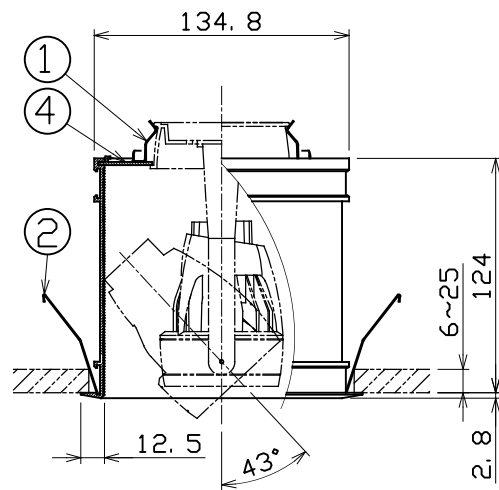

Specification
 ● Baffle Black
 ● Frame White, Matte black
 ● Weight 800g

Product Code
 SX-LG082/BF/W
 SX-LG082/BF/M

Fixture (Sold Separately)
 SL-505/80DFC/CE
 SL-535/80DFC/CE

Ceiling Cut Out
140x250

	PARTS	MATERIAL	REMARK
1	Spring for Fixing Fixture	Stainless	Austempering
2	Attachment Spring	Stainless	Austempering
3	Box	Aluminum Extrusion	Black painted (white for frame/Gray painted)
4	Plate	Aluminum Extrusion	Black painted

Attention

- Danger! Do not remodel fixtures.
- Do not cover the fixtures and ballast with the heat insulator etc.
- Be accurate in dimensions of ceiling cut out.
- Please install firmly. Unstable installation may cause risk of drop.