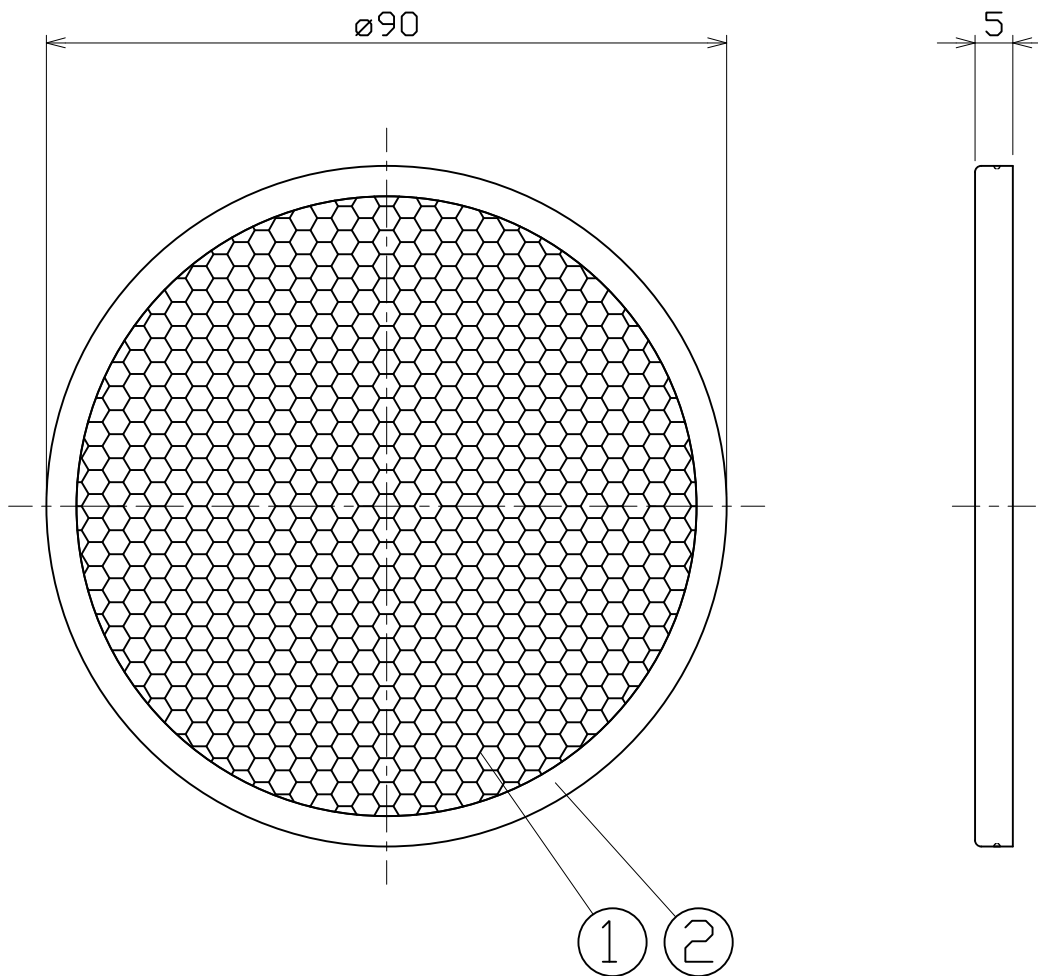

SERIES	FUNCTION	CAT, No.
ModuleX Filter Lighting	Honeycomb louver	SA-4HC02

	SPECIFICATION	PRODUCT CODE
	<ul style="list-style-type: none"> ● Heatproof black painted ● Weight 21g 	SA-4HC02

	PARTS	MATERIAL	REMARK
1	Honeycomb louver	Aluminum	Heatproof black painted
1	Frame	SPC	Heatproof black painted

ATTENTION

- Danger! Do not remodel fixtures.
- Use in combination with specified fixtures.

	SPECIFICATION SHEET	SCALE	CREATED DATE	REVISION DATE
		1 / 1	25/10/2007	01/09/2013