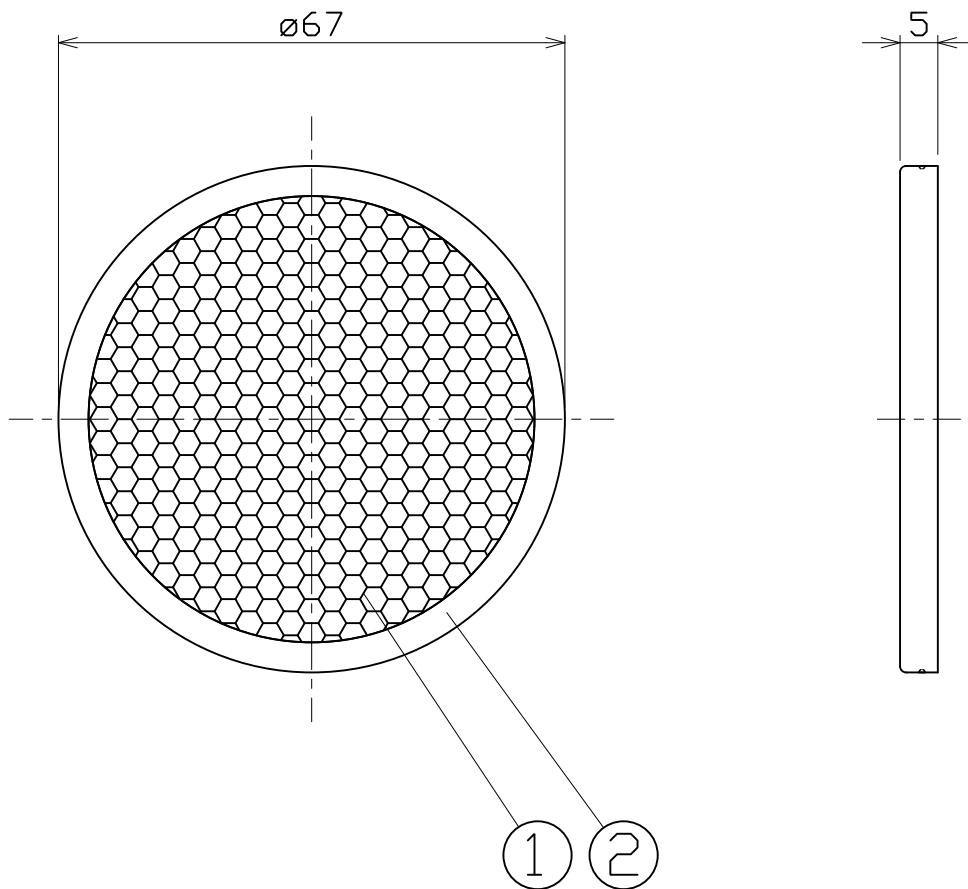

SERIES	FUNCTION	CAT, No.
ModuleX Filter Lighting	Honeycomb louver	SA-3HC02

	SPECIFICATION	PRODUCT CODE
	<ul style="list-style-type: none"> <li>● Heatproof black painted</li> <li>● Weight 15g</li> </ul>	SA-3HC02

	PARTS	MATERIAL	REMARK
1	Honeycomb louver	Aluminum	Heatproof black painted
1	Frame	SPC	Heatproof black painted

**ATTENTION**

- Danger! Do not remodel fixtures.
- Use in combination with specified fixtures.