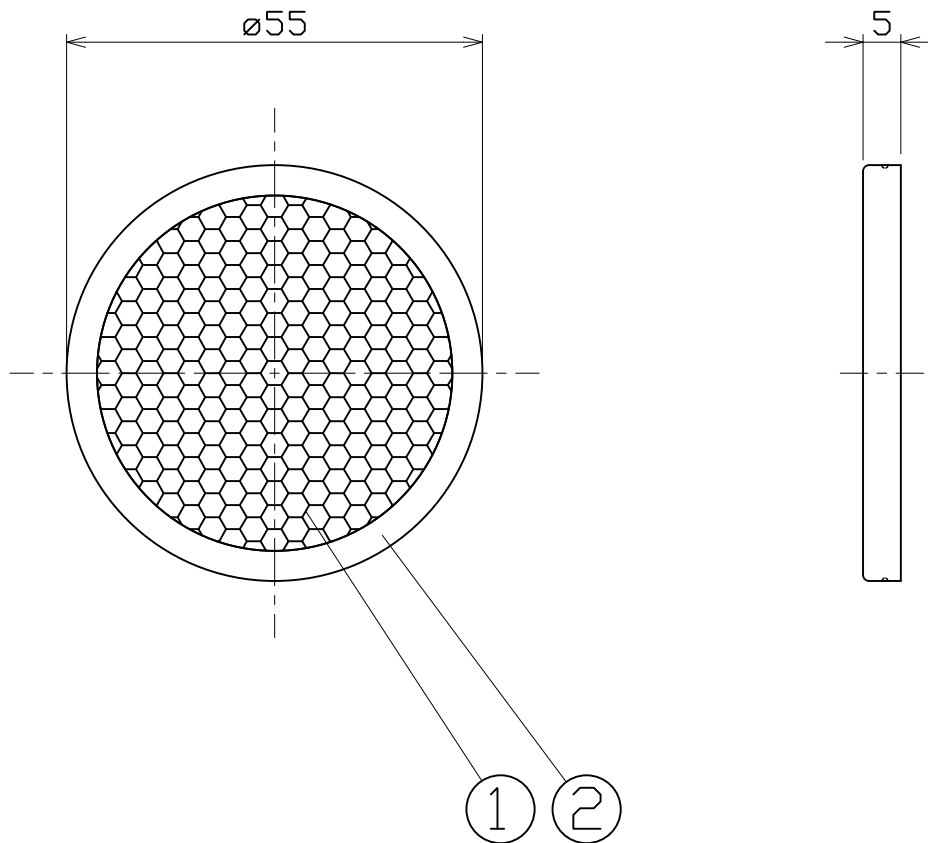

| | | |
|---|--|---------------------------------|
| SERIES ModuleX Filter Lighting | FUNCTION Honeycomb louver | CAT, No. SA-2HC02 |
|  | SPECIFICATION <ul style="list-style-type: none"> ● Heatproof black painted ● Weight 12g | PRODUCT CODE SA-2HC02 |

| | PARTS | MATERIAL | REMARK |
|---|------------------|----------|-------------------------|
| 1 | Honeycomb louver | Aluminum | Heatproof black painted |
| 1 | Frame | SPC | Heatproof black painted |