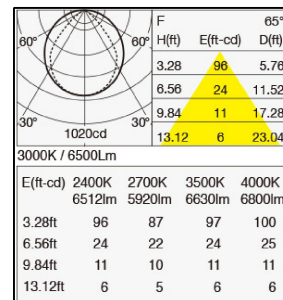

Ambient Flood