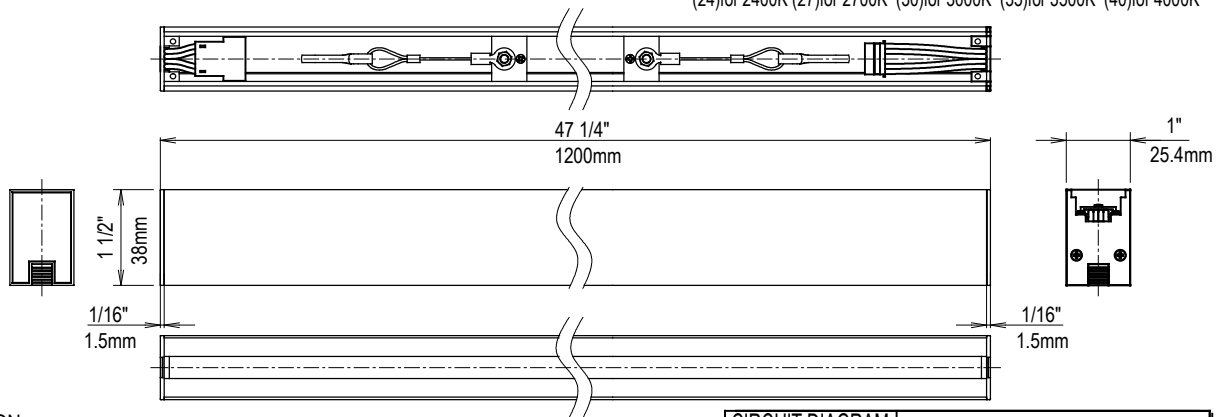

HOW TO READ THE PRODUCT CODE

MPP-10/1200/FW/L/24K
1 2 3 4 5 6

1. 1 Basic product series
2. 2 Size variation
3. 3 Length
4. 4 Choose the letter code to designate the desired light distribution (FW)for Ambient Wide (FF)for Ambient Flood
5. 5 Body type
6. 6 Choose the number code to designate the desired Color Temperature (24)for 2400K (27)for 2700K (30)for 3000K (35)for 3500K (40)for 4000K