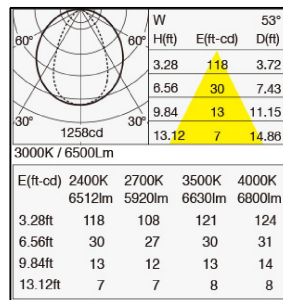

Dimmer (Sold Separately)

Ambient Wide