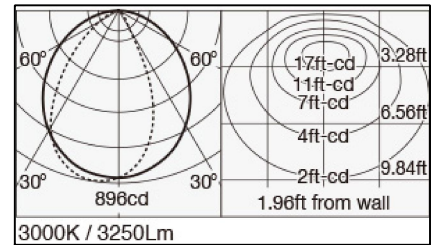

SPECIFICATION

- Single Model
- Light Source LED Module (Mounted)
- Color Temperature 2400K,2700K,3000K,3500K,4000K
- CRI(Ra) Typ 83(2400K)
  Typ 93(2700K,3000K,3500K,4000K)
- Length 1200mm
- Fixture Input Voltage 24V
- Fixture Input Current 1.2A
- Weight 3.20 lbs,1.45kg
- Attached Safety Wire
- Warranty Coverage 5 years

Mounting (Sold Separately)

Mounting Frame MMT-10/1200/SF/W-B

Mounting Plate MMT-10/1200/MP

DC cable for Power connection(Sold Separately)

MPP-OP/DC01/1000-3000

Exclusive Driver(Sold Separately)

※Please use the DC cable(Sold Separately) for power connection.

Dimmer (Sold Separately)

COS90

PRODUCT CODE

- MPP-10/1200/COS15 or 45 or 90/S/24K
- MPP-10/1200/COS15 or 45 or 90/S/27K
- MPP-10/1200/COS15 or 45 or 90/S/30K
- MPP-10/1200/COS15 or 45 or 90/S/35K
- MPP-10/1200/COS15 or 45 or 90/S/40K

HOW TO READ THE PRODUCT CODE

MPP-10/1200/COS15/S/24K
1 2 3 4 5 6

1. 1 Basic product series
2. 2 Size variation
3. 3 Length
4. 4 Choose the number code to designate the desired light distribution (15)for COS15 (45)for COS45 (90)for COS90
5. 5 Body type
6. 6 Choose the number code to designate the desired Color Temperature (24)for 2400K (27)for 2700K (30)for 3000K (35)for 3500K (40)for 4000K

Irradiation Direction(Wall)

ATTENTION