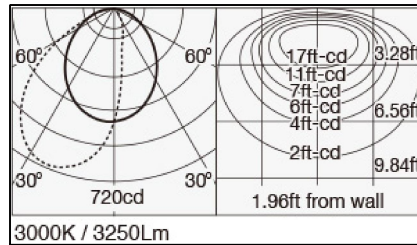

SPECIFICATION

- Single Model
- Light Source LED Module (Mounted)
- Color Temperature 2400K,2700K,3000K,3500K,4000K
- CRI(Ra) Typ 83(2400K)
  Typ 93(2700K,3000K,3500K,4000K)
- Length 1200mm
- Fixture Input Voltage 24V
- Fixture Input Current 1.2A
- Weight 3.20 lbs,1.45kg
- Attached Safety Wire
- Warranty Coverage 5 years

Mounting (Sold Separately)

Mounting Frame MMT-10/1200/SF/W-B

Mounting Plate MMT-10/1200/MP

DC cable for Power connection(Sold Separately)

MPP-OP/DC01/1000-3000

Exclusive Driver(Sold Separately)

※Please use the DC cable(Sold Separately) for power connection.

Dimmer (Sold Separately)

COS45

PRODUCT CODE

- MPP-10/1200/COS15 or 45 or 90/S/24K
- MPP-10/1200/COS15 or 45 or 90/S/27K
- MPP-10/1200/COS15 or 45 or 90/S/30K
- MPP-10/1200/COS15 or 45 or 90/S/35K
- MPP-10/1200/COS15 or 45 or 90/S/40K

HOW TO READ THE PRODUCT CODE

MPP-10/1200/COS15/S/24K
1 2 3 4 5 6

1. 1 Basic product series
2. 2 Size variation
3. 3 Length
4. 4 Choose the number code to designate the desired light distribution (15)for COS15 (45)for COS45 (90)for COS90
5. 5 Body type
6. 6 Choose the number code to designate the desired Color Temperature (24)for 2400K (27)for 2700K (30)for 3000K (35)for 3500K (40)for 4000K

Irradiation Direction(Wall)

ATTENTION