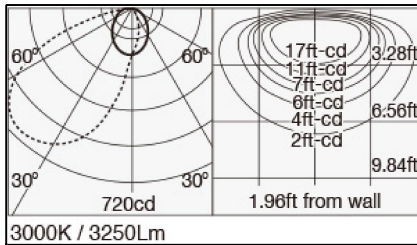

Dimmer (Sold Separately)

COS15