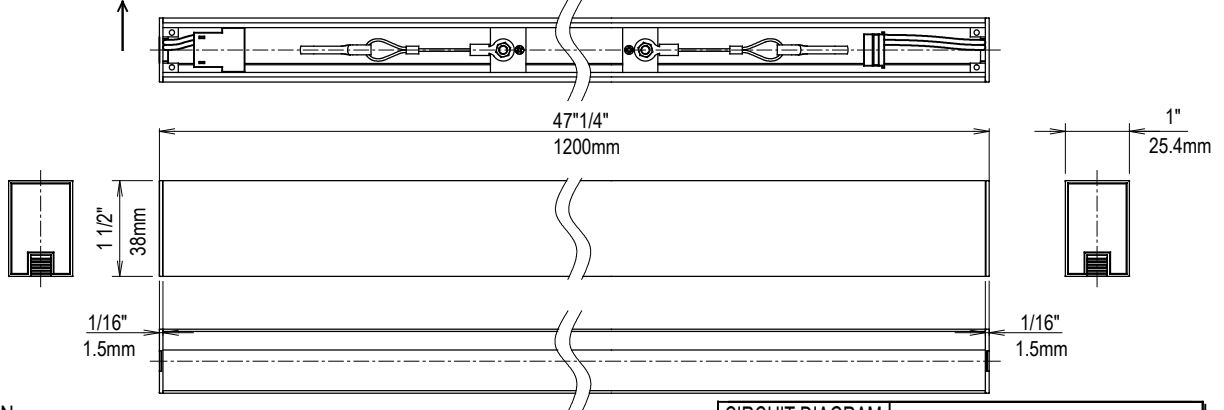

HOW TO READ THE PRODUCT CODE

MPP-10/1200/COS15/S/24K
1 2 3 4 5 6

1. 1 Basic product series
2. 2 Size variation
3. 3 Length
4. 4 Choose the number code to designate the desired light distribution (15)for COS15 (45)for COS45 (90)for COS90
5. 5 Body type
6. 6 Choose the number code to designate the desired Color Temperature (24)for 2400K (27)for 2700K (30)for 3000K (35)for 3500K (40)for 4000K

Irradiation Direction(Wall)