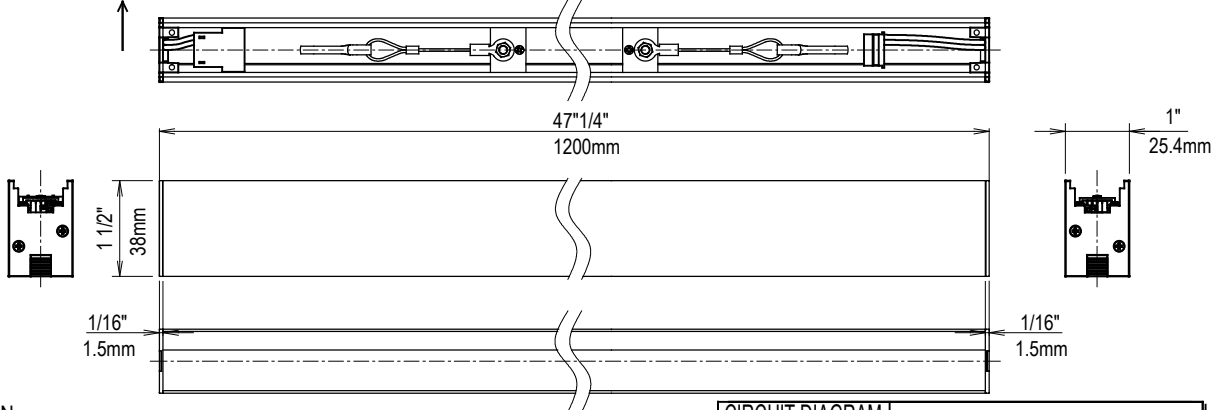

HOW TO READ THE PRODUCT CODE

MPP-10/1200/COS15/J/24K
1 2 3 4 5 6

1. 1 Basic product series
2. 2 Size variation
3. 3 Length
4. 4 Choose the number code to designate the desired light distribution (15)for COS15 (45)for COS45 (90)for COS90
5. 5 Body type
6. 6 Choose the number code to designate the desired Color Temperature (24)for 2400K (27)for 2700K (30)for 3000K (35)for 3500K (40)for 4000K

Irradiation Direction(Wall)