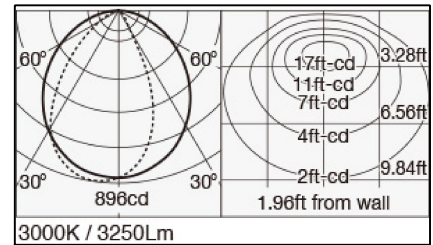

SPECIFICATION

- Joint Model
- Light Source LED Module (Mounted)
- Color Temperature 2400K,2700K,3000K,3500K,4000K
- CRI(Ra) Typ 83(2400K)
  Typ 93(2700K,3000K,3500K,4000K)
- Length 1200mm
- Fixture Input Voltage 24V
- Fixture Input Current 1.2A
- Weight 3.20 lbs,1.45kg
- Attached Safety Wire
- Warranty Coverage 5 years

Mounting (Sold Separately)

- Mounting Frame MMT-10/1200/JF/W•B
  MMT-10/1200/EF/W•B
- Mounting Plate MMT-10/1200/MP

DC cable for Power connection(Sold Separately)
MPP-OP/DC01/1000•3000

Exclusive Driver(Sold Separately)
※Please use the DC cable(Sold Separately)
for power connection.

Dimmer (Sold Separately)

COS90

PRODUCT CODE

- MPP-10/1200/COS15 or 45 or 90/J/24K
- MPP-10/1200/COS15 or 45 or 90/J/27K
- MPP-10/1200/COS15 or 45 or 90/J/30K
- MPP-10/1200/COS15 or 45 or 90/J/35K
- MPP-10/1200/COS15 or 45 or 90/J/40K

HOW TO READ THE PRODUCT CODE

MPP-10/1200/COS15/J/24K
1 2 3 4 5 6

1. 1 Basic product series
2. 2 Size variation
3. 3 Length
4. 4 Choose the number code to designate the desired light distribution (15)for COS15 (45)for COS45 (90)for COS90
5. 5 Body type
6. 6 Choose the number code to designate the desired Color Temperature (24)for 2400K (27)for 2700K (30)for 3000K (35)for 3500K (40)for 4000K

Irradiation Direction(Wall)

ATTENTION