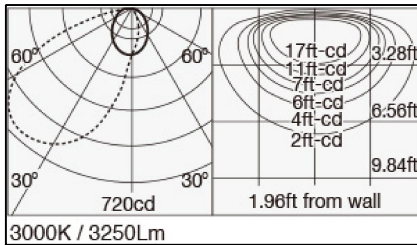

Mounting (Sold Separately)

- Mounting Frame MMT-10/1200/JF/W•B
  MMT-10/1200/EF/W•B
- Mounting Plate MMT-10/1200/MP

DC cable for Power connection(Sold Separately)
MPP-OP/DC01/1000•3000

Exclusive Driver(Sold Separately)
※Please use the DC cable(Sold Separately)
for power connection.

Dimmer (Sold Separately)

COS15