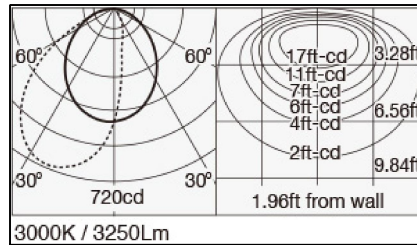

SPECIFICATION

- Joint Model
- Light Source LED Module (Mounted)
- Color Temperature 2400K,2700K,3000K,3500K,4000K
- CRI(Ra) Typ 83(2400K)
  Typ 93(2700K,3000K,3500K,4000K)
- Length 1200mm
- Fixture Input Voltage 24V
- Fixture Input Current 1.2A
- Weight 3.20 lbs,1.45kg
- Attached Safety Wire
- Warranty Coverage 5 years

Mounting (Sold Separately)

- Mounting Frame MMT-10/1200/JF/W•B
  MMT-10/1200/EF/W•B
- Mounting Plate MMT-10/1200/MP

DC cable for Power connection(Sold Separately)
MPP-OP/DC01/1000•3000

Exclusive Driver(Sold Separately)
※Please use the DC cable(Sold Separately)
for power connection.

Dimmer (Sold Separately)

COS45

PRODUCT CODE

- MPP-10/1200/COS15 or 45 or 90/J/24K
- MPP-10/1200/COS15 or 45 or 90/J/27K
- MPP-10/1200/COS15 or 45 or 90/J/30K
- MPP-10/1200/COS15 or 45 or 90/J/35K
- MPP-10/1200/COS15 or 45 or 90/J/40K

HOW TO READ THE PRODUCT CODE

MPP-10/1200/COS15/J/24K
1 2 3 4 5 6

1. 1 Basic product series
2. 2 Size variation
3. 3 Length
4. 4 Choose the number code to designate the desired light distribution (15)for COS15 (45)for COS45 (90)for COS90
5. 5 Body type
6. 6 Choose the number code to designate the desired Color Temperature (24)for 2400K (27)for 2700K (30)for 3000K (35)for 3500K (40)for 4000K

Irradiation Direction(Wall)

ATTENTION