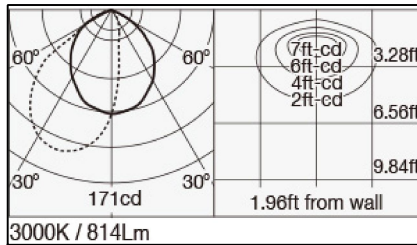

SPECIFICATION

1. Right Model
   - Light Source
   - Color Temperature
   - CRI(Ra)
   - Length
   - Fixture Input Voltage
   - Fixture Input Current
   - Weight
   - Attached Safety Wire
   - Warranty Coverage
2. LED Module (Mounted)
   2400K,2700K,3000K,3500K,4000K
   Typ 83(2400K)
   Typ 93(2700K,3000K,3500K,4000K)
   300mm
   24V
   0.313A
   0.82 lbs,370g
   5 years

Mounting (Sold Separately)

Mounting Frame MMT-10/0300/EF/W-B
MMT-10/0600/SF/W-B
MMT-10/0600/EF/W-B

Mounting Plate MMT-10/0300/MP
MMT-10/0600/MP

DC cable for Power connection(Sold Separately)
MPP-OP/DC01/1000-3000

Exclusive Driver(Sold Separately)
※Please use the DC cable(Sold Separately)
for power connection.

Dimmer (Sold Separately)

COS45

PRODUCT CODE

MPP-10/0300/COS15 or 45 or 90/R/24K
MPP-10/0300/COS15 or 45 or 90/R/27K
MPP-10/0300/COS15 or 45 or 90/R/30K
MPP-10/0300/COS15 or 45 or 90/R/35K
MPP-10/0300/COS15 or 45 or 90/R/40K

HOW TO READ THE PRODUCT CODE

MPP-10/0300/COS15/R/24K
1 2 3 4 5 6

1. 1 Basic product series
2. 2 Size variation
3. 3 Length
4. 4 Choose the number code to designate the desired light distribution (15)for COS15 (45)for COS45 (90)for COS90
5. 5 Body type
6. 6 Choose the number code to designate the desired Color Temperature (24)for 2400K (27)for 2700K (30)for 3000K (35)for 3500K (40)for 4000K

Irradiation Direction(Wall)

ATTENTION