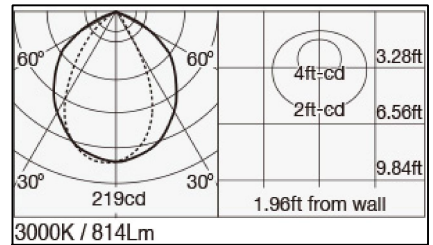

SPECIFICATION

1. Right Model
   - Light Source
   - Color Temperature
   - CRI(Ra)
   - Length
   - Fixture Input Voltage
   - Fixture Input Current
   - Weight
   - Attached Safety Wire
   - Warranty Coverage
2. LED Module (Mounted)
   2400K,2700K,3000K,3500K,4000K
   Typ 83(2400K)
   Typ 93(2700K,3000K,3500K,4000K)
   300mm
   24V
   0.313A
   0.82 lbs,370g
   5 years

Mounting (Sold Separately)

Mounting Frame MMT-10/0300/EF/W-B
MMT-10/0600/SF/W-B
MMT-10/0600/EF/W-B

Mounting Plate MMT-10/0300/MP
MMT-10/0600/MP

DC cable for Power connection(Sold Separately)
MPP-OP/DC01/1000-3000

Exclusive Driver(Sold Separately)
※Please use the DC cable(Sold Separately)
for power connection.

Dimmer (Sold Separately)

COS90

PRODUCT CODE

MPP-10/0300/COS15 or 45 or 90/R/24K
MPP-10/0300/COS15 or 45 or 90/R/27K
MPP-10/0300/COS15 or 45 or 90/R/30K
MPP-10/0300/COS15 or 45 or 90/R/35K
MPP-10/0300/COS15 or 45 or 90/R/40K

HOW TO READ THE PRODUCT CODE

MPP-10/0300/COS15/R/24K
1 2 3 4 5 6

1. 1 Basic product series
2. 2 Size variation
3. 3 Length
4. 4 Choose the number code to designate the desired light distribution (15)for COS15 (45)for COS45 (90)for COS90
5. 5 Body type
6. 6 Choose the number code to designate the desired Color Temperature (24)for 2400K (27)for 2700K (30)for 3000K (35)for 3500K (40)for 4000K

Irradiation Direction(Wall)

ATTENTION