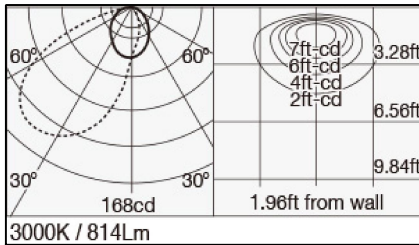

Mounting (Sold Separately)

Mounting Frame MMT-10/0300/EF/W-B
MMT-10/0600/SF/W-B
MMT-10/0600/EF/W-B

Mounting Plate MMT-10/0300/MP
MMT-10/0600/MP

DC cable for Power connection(Sold Separately)
MPP-OP/DC01/1000-3000

Exclusive Driver(Sold Separately)
※Please use the DC cable(Sold Separately)
for power connection.

Dimmer (Sold Separately)

COS15