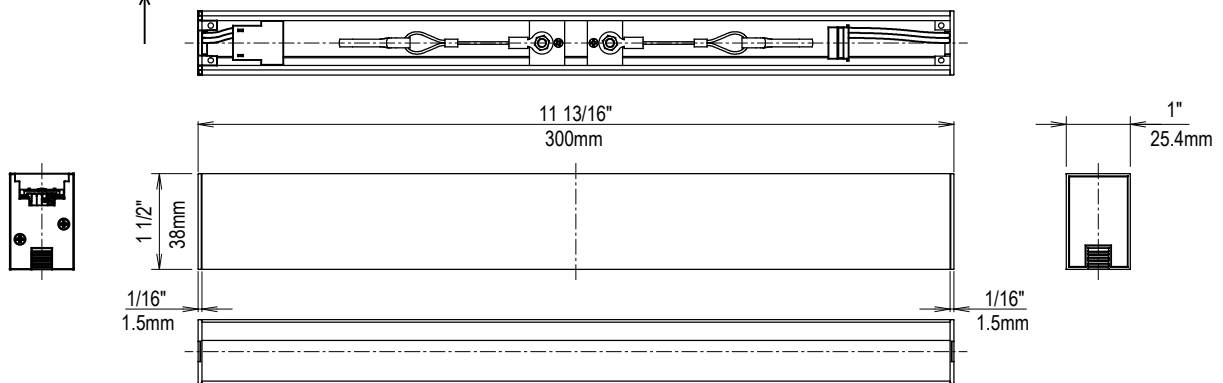

HOW TO READ THE PRODUCT CODE

MPP-10/0300/COS15/R/24K
1 2 3 4 5 6

1. 1 Basic product series
2. 2 Size variation
3. 3 Length
4. 4 Choose the number code to designate the desired light distribution (15)for COS15 (45)for COS45 (90)for COS90
5. 5 Body type
6. 6 Choose the number code to designate the desired Color Temperature (24)for 2400K (27)for 2700K (30)for 3000K (35)for 3500K (40)for 4000K

Irradiation Direction(Wall)