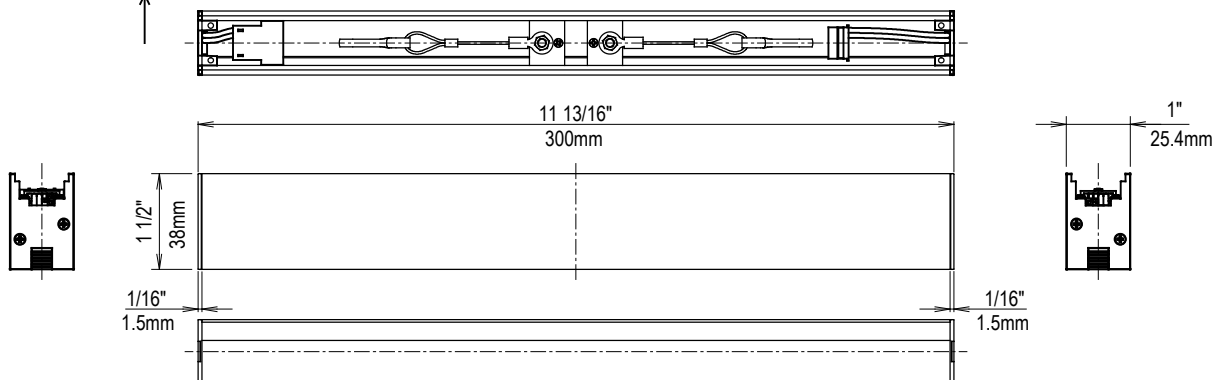

HOW TO READ THE PRODUCT CODE

MPP-10/0300/COS15/J/24K
1 2 3 4 5 6

1. 1 Basic product series
2. 2 Size variation
3. 3 Length
4. 4 Choose the number code to designate the desired light distribution (15)for COS15 (45)for COS45 (90)for COS90
5. 5 Body type
6. 6 Choose the number code to designate the desired Color Temperature (24)for 2400K (27)for 2700K (30)for 3000K (35)for 3500K (40)for 4000K

Irradiation Direction(Wall)