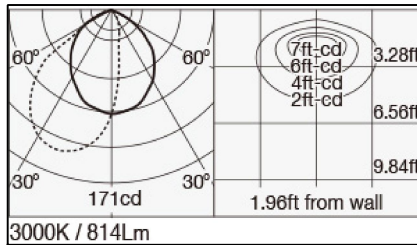

SPECIFICATION

- Joint Model
- Light Source LED Module (Mounted)
- Color Temperature 2400K,2700K,3000K,3500K,4000K
- CRI(Ra) Typ 83(2400K)
  Typ 93(2700K,3000K,3500K,4000K)
- Length 300mm
- Fixture Input Voltage 24V
- Fixture Input Current 0.313A
- Weight 0.82 lbs,370g
- Attached Safety Wire
- Warranty Coverage 5 years

Mounting (Sold Separately)

- Mounting Frame MMT-10/0300/EF/W•B
  MMT-10/0600/EF/W•B
- Mounting Plate MMT-10/0300/MP
  MMT-10/0600/MP

DC cable for Power connection(Sold Separately)
MPP-OP/DC01/1000•3000

Exclusive Driver(Sold Separately)
※Please use the DC cable(Sold Separately)
for power connection.

Dimmer (Sold Separately)

COS45

PRODUCT CODE

- MPP-10/0300/COS15 or 45 or 90/J/24K
- MPP-10/0300/COS15 or 45 or 90/J/27K
- MPP-10/0300/COS15 or 45 or 90/J/30K
- MPP-10/0300/COS15 or 45 or 90/J/35K
- MPP-10/0300/COS15 or 45 or 90/J/40K

HOW TO READ THE PRODUCT CODE

MPP-10/0300/COS15/J/24K
1 2 3 4 5 6

1. 1 Basic product series
2. 2 Size variation
3. 3 Length
4. 4 Choose the number code to designate the desired light distribution (15)for COS15 (45)for COS45 (90)for COS90
5. 5 Body type
6. 6 Choose the number code to designate the desired Color Temperature (24)for 2400K (27)for 2700K (30)for 3000K (35)for 3500K (40)for 4000K

Irradiation Direction(Wall)

ATTENTION