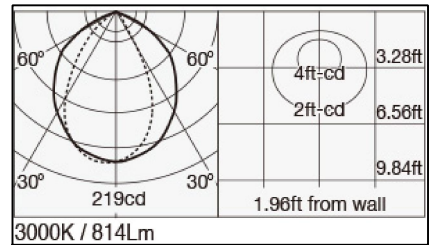

SPECIFICATION

- Joint Model
- Light Source LED Module (Mounted)
- Color Temperature 2400K,2700K,3000K,3500K,4000K
- CRI(Ra) Typ 83(2400K)
  Typ 93(2700K,3000K,3500K,4000K)
- Length 300mm
- Fixture Input Voltage 24V
- Fixture Input Current 0.313A
- Weight 0.82 lbs,370g
- Attached Safety Wire
- Warranty Coverage 5 years

Mounting (Sold Separately)

- Mounting Frame MMT-10/0300/EF/W•B
  MMT-10/0600/EF/W•B
- Mounting Plate MMT-10/0300/MP
  MMT-10/0600/MP

DC cable for Power connection(Sold Separately)
MPP-OP/DC01/1000•3000

Exclusive Driver(Sold Separately)
※Please use the DC cable(Sold Separately)
for power connection.

Dimmer (Sold Separately)

COS90

PRODUCT CODE

- MPP-10/0300/COS15 or 45 or 90/J/24K
- MPP-10/0300/COS15 or 45 or 90/J/27K
- MPP-10/0300/COS15 or 45 or 90/J/30K
- MPP-10/0300/COS15 or 45 or 90/J/35K
- MPP-10/0300/COS15 or 45 or 90/J/40K

HOW TO READ THE PRODUCT CODE

MPP-10/0300/COS15/J/24K
1 2 3 4 5 6

1. 1 Basic product series
2. 2 Size variation
3. 3 Length
4. 4 Choose the number code to designate the desired light distribution (15)for COS15 (45)for COS45 (90)for COS90
5. 5 Body type
6. 6 Choose the number code to designate the desired Color Temperature (24)for 2400K (27)for 2700K (30)for 3000K (35)for 3500K (40)for 4000K

Irradiation Direction(Wall)

ATTENTION