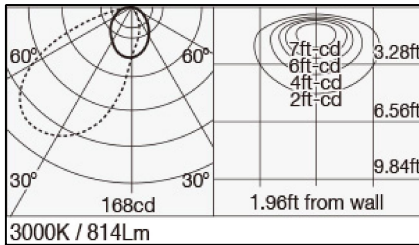

Mounting (Sold Separately)

- Mounting Frame MMT-10/0300/EF/W•B
  MMT-10/0600/EF/W•B
- Mounting Plate MMT-10/0300/MP
  MMT-10/0600/MP

DC cable for Power connection(Sold Separately)
MPP-OP/DC01/1000•3000

Exclusive Driver(Sold Separately)
※Please use the DC cable(Sold Separately)
for power connection.

Dimmer (Sold Separately)

COS15